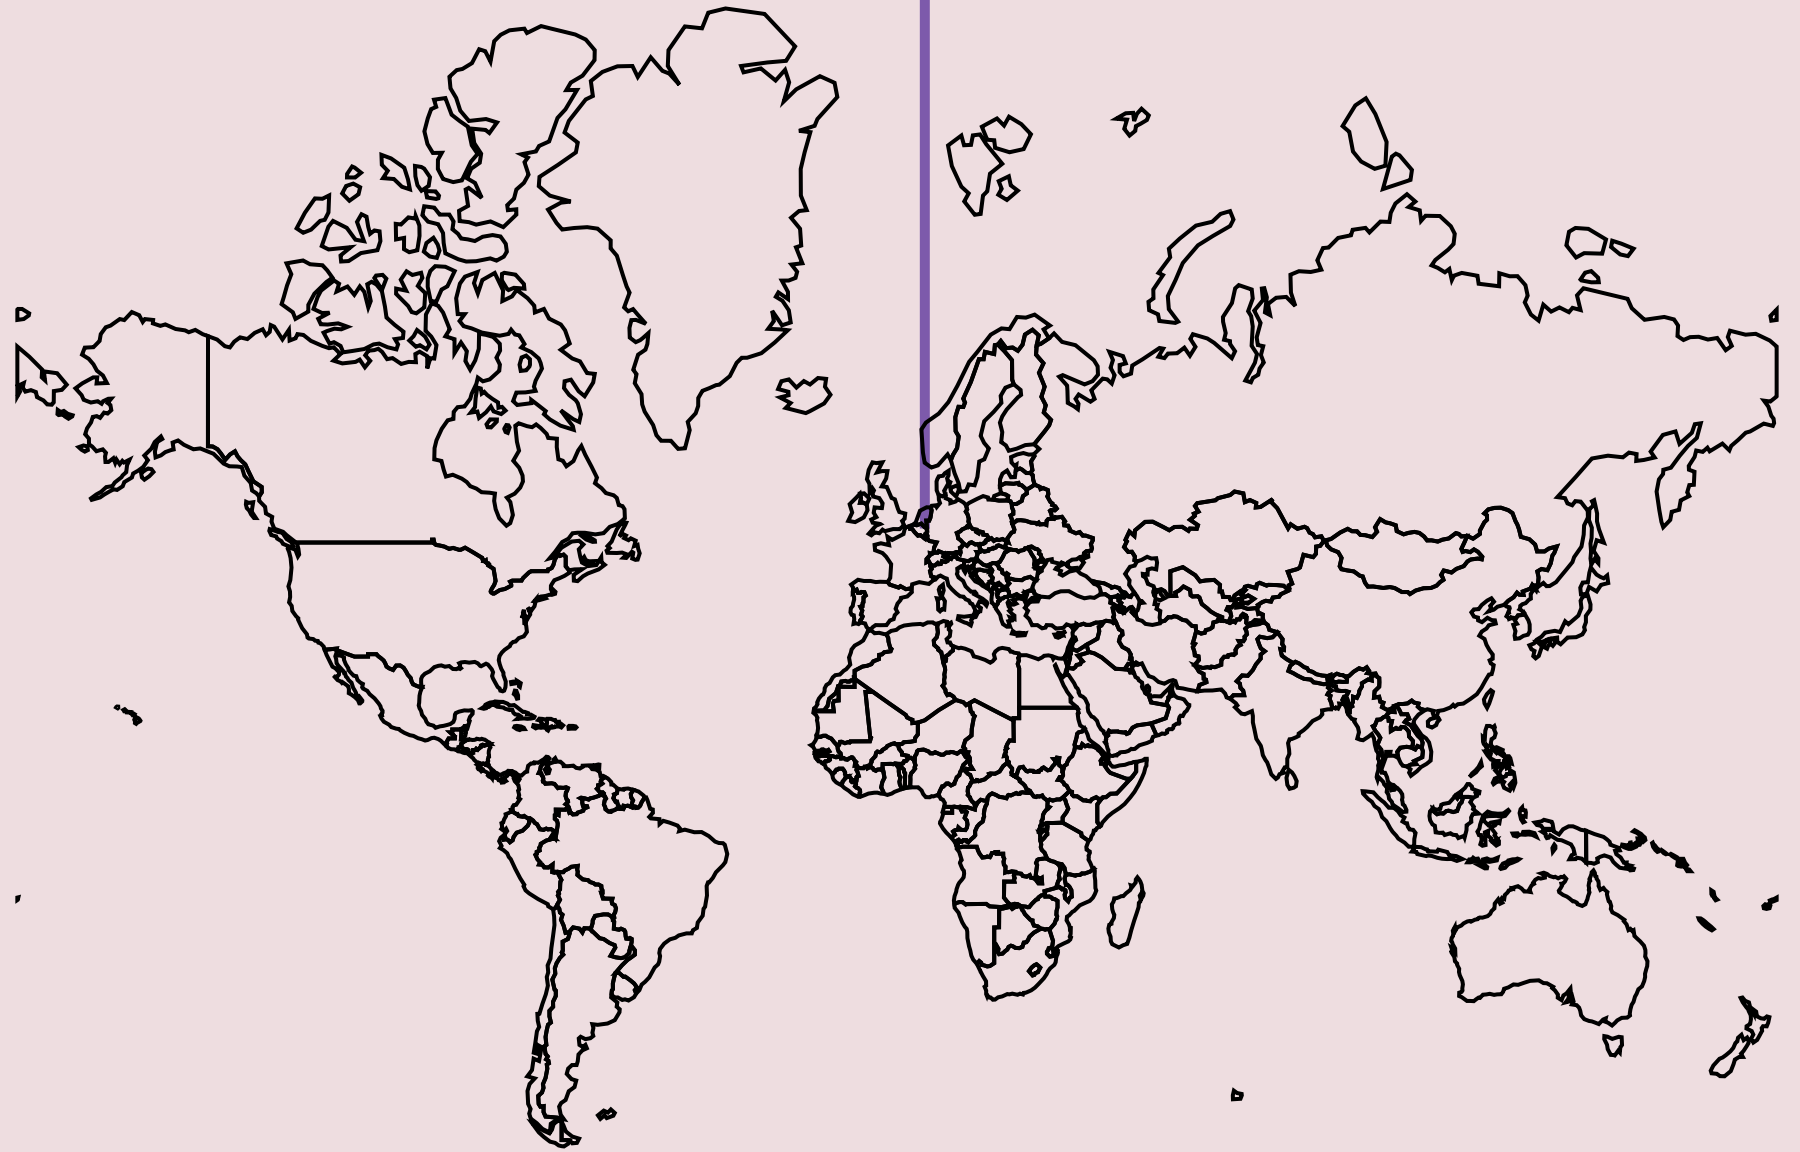

# Long Course Weekend LCW Marathon 2025

Click on website and map at bottom. For all events visit [gbud.in/w7f](https://gbud.in/w7f)

## Sports

Long Course Weekend LCW Marathon

Marathon

Maastricht, Netherlands

Sun, 18 May

[https://www.lcwnetherlands.com/...](https://www.lcwnetherlands.com/)

Open Street Map

Google Map